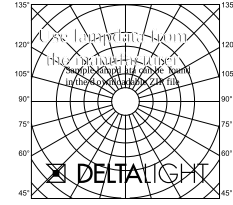

## ORBIT PUNK Hi

472 361 00 BP

AVAILABLE IN

**BLACK PURE** 472 361 00 BP

**GOLD COLOURED** 472 361 00 GC

 [View on website](#)