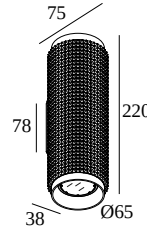

## ORBIT PUNK Hi

472 361 00 BP

AVAILABLE IN

**BLACK PURE** 472 361 00 BP

**GOLD COLOURED** 472 361 00 GC

 [View on website](#)

### General info

<b>LOCATION</b>	indoor
<b>INSTALLATION</b>	Wall Surface mounted
<b>INGRESS PROTECTION</b>	IP20
<b>WEIGHT (KG)</b>	0.5
<b>ADJUSTABILITY</b>	non adjustable

### Electrical info

	2 x QPAR51 max.35W
<b>CLASS</b>	II
<b>DIM TYPE</b>	mains (phase cut-off)